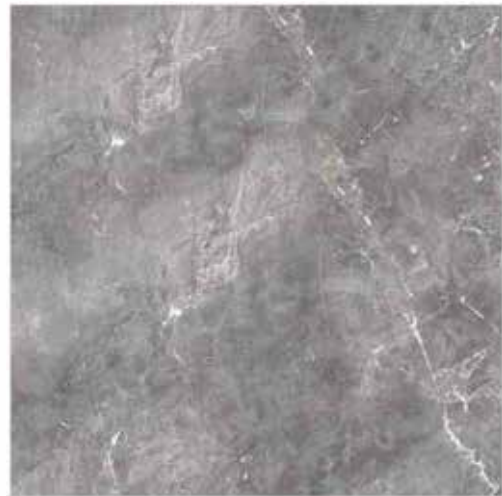

80x  
80cm  
DIGITAL  
GLAZED  
VITRIFIED  
TILES

Polished Finish

ELDER BIANCO

EMPERADOR BEIGE

CLAROS GREY

IMPERIAL

LEGEND

JERICO