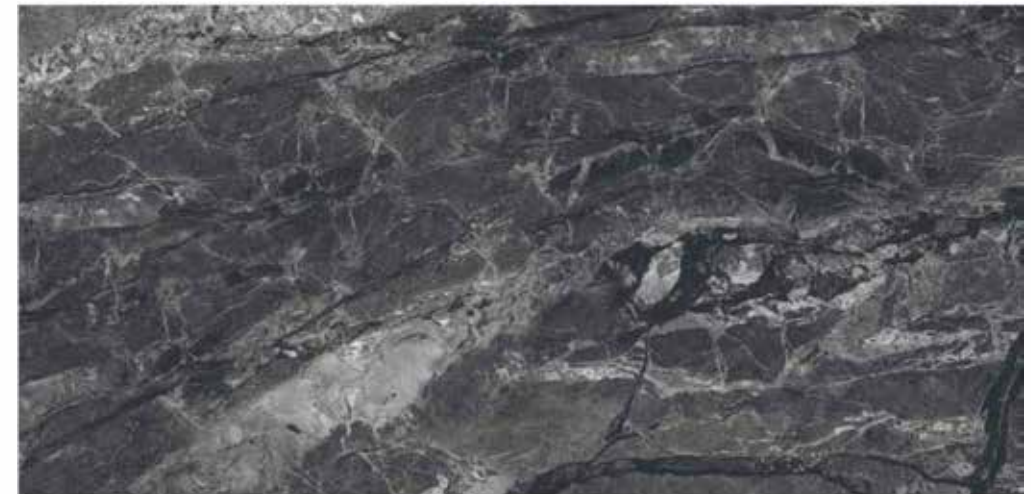

Full Polished

EM1PERADOR COFFEE GRANDE

(COLOR BODY)

KENYA COFFEE GRANDE

(COLOR BODY)

EM1PERADOR GREY GRANDE

KENYA NERO GRANDE

(COLOR BODY)