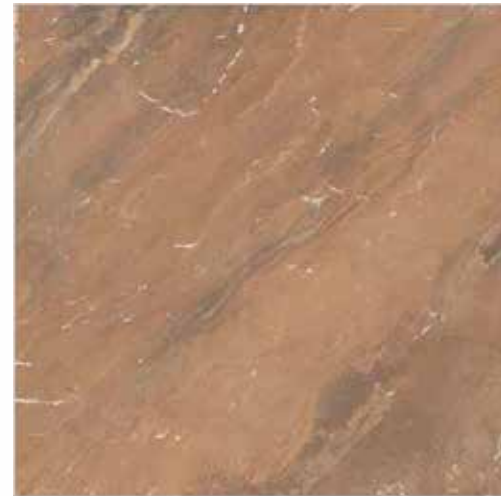

80x  
80cm  
DIGITAL  
GLAZED  
VITRIFIED  
TILES

Polished Finish

ELDER BIANCO

EMPERADOR BEIGE

CLAROS GREY

IMPERIAL

LEGEND

JERICO