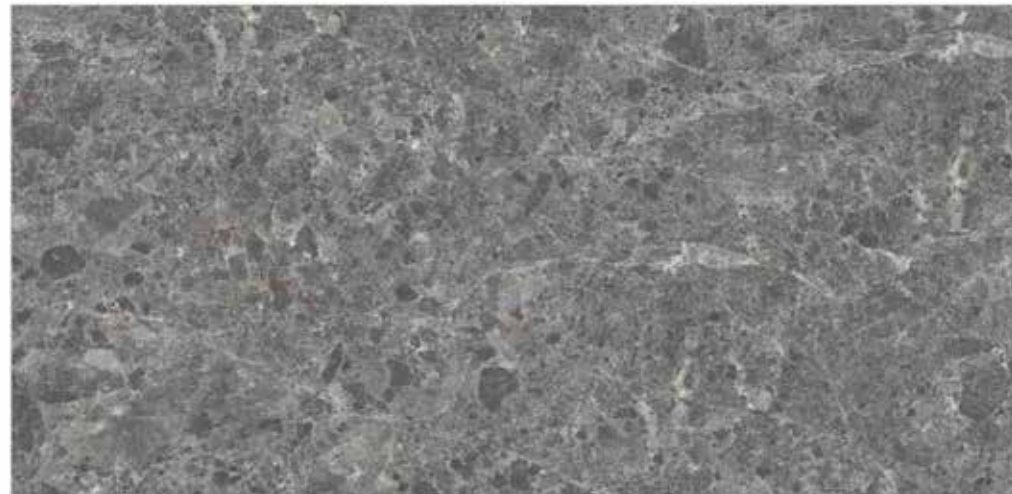

Full Polished

EM1PERADOR COFFEE GRANDE

(COLOR BODY)

KENYA COFFEE GRANDE

(COLOR BODY)

EM1PERADOR GREY GRANDE

KENYA NERO GRANDE

(COLOR BODY)