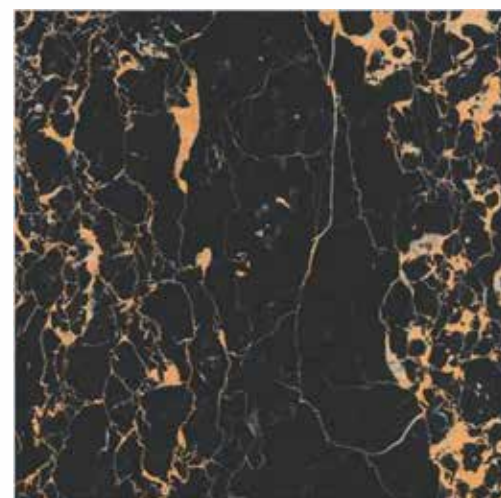

PORTORO NERO